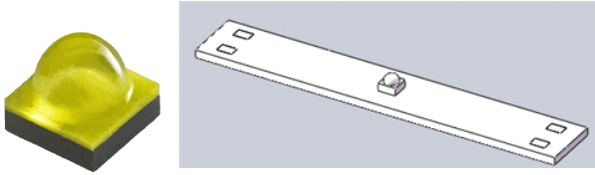

Light Fitting Specification

Kontak

Light source: Cree XB-D Series

3000K : 580 lm

5000K: 600 lm

2: Drawing

Article NO.	WL-04K
Power:	2*3W
Size:	100*100*100mm
Material:	Aluminum
Light source:	3W led
LED Chips:	Cree XB-D Series
Color temperature:	3000K/4000K/5000K
Surface treatment:	Aluminum Brush / White/Black
Electronical applicances:	Incl good LED Driver
Input voltage:	AC100~240V
Current:	700 ma
Location:	On the wall
IP	indoor
Cu tout size :	N/A
Origin:	China
Supplier :	Hunan Kontak Technology Co,Ltd
Remark:	N/A

3. Lighting effect